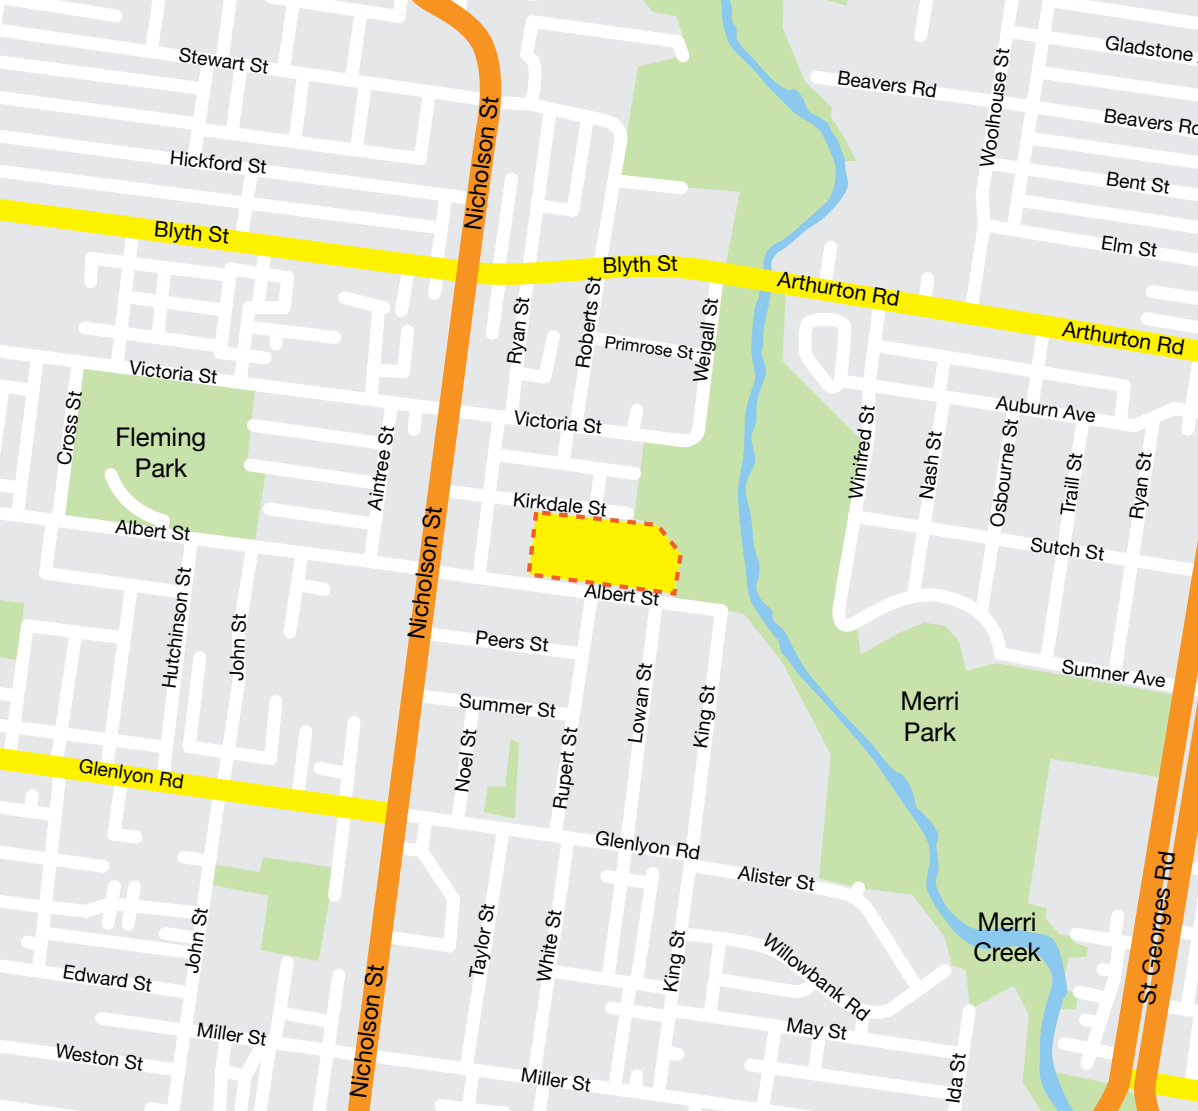

Public Transfer Stations & Recycling Depots

- Affordable
- Accessible all weather
- Undercover Bays
- High level of recycling
- Fully asphalted

Kartaway Transfer Stations are clean, easy, accessible and conveniently located. Our friendly staff are efficient and helpful. With a strong environmental focus, we recycle most waste, diverting a large proportion from landfill.

Melbourne
East Brunswick
32 Kirkdale St
Melways 30 B8

Adelaide
Campbelltown
Virginia Rd, Newtown
UBD Map 108 F5

For the best service call
1300 362 362

KARTAWAY
MINISKIPS
www.kartaway.com.au

Melbourne

East Brunswick
32 Kirkdale St

Ph 9387 9999

Melways 30 B8

Hours of Operation:

Mon – Fri
7am – 3:45pm

Sat & Sun
9am-2:45pm

Adelaide

Campbelltown
Virginia Rd, Newton

Ph 8365 0025

UBD Map 108 F5

Hours of Operation:

Mon – Sun
7:30am – 5pm