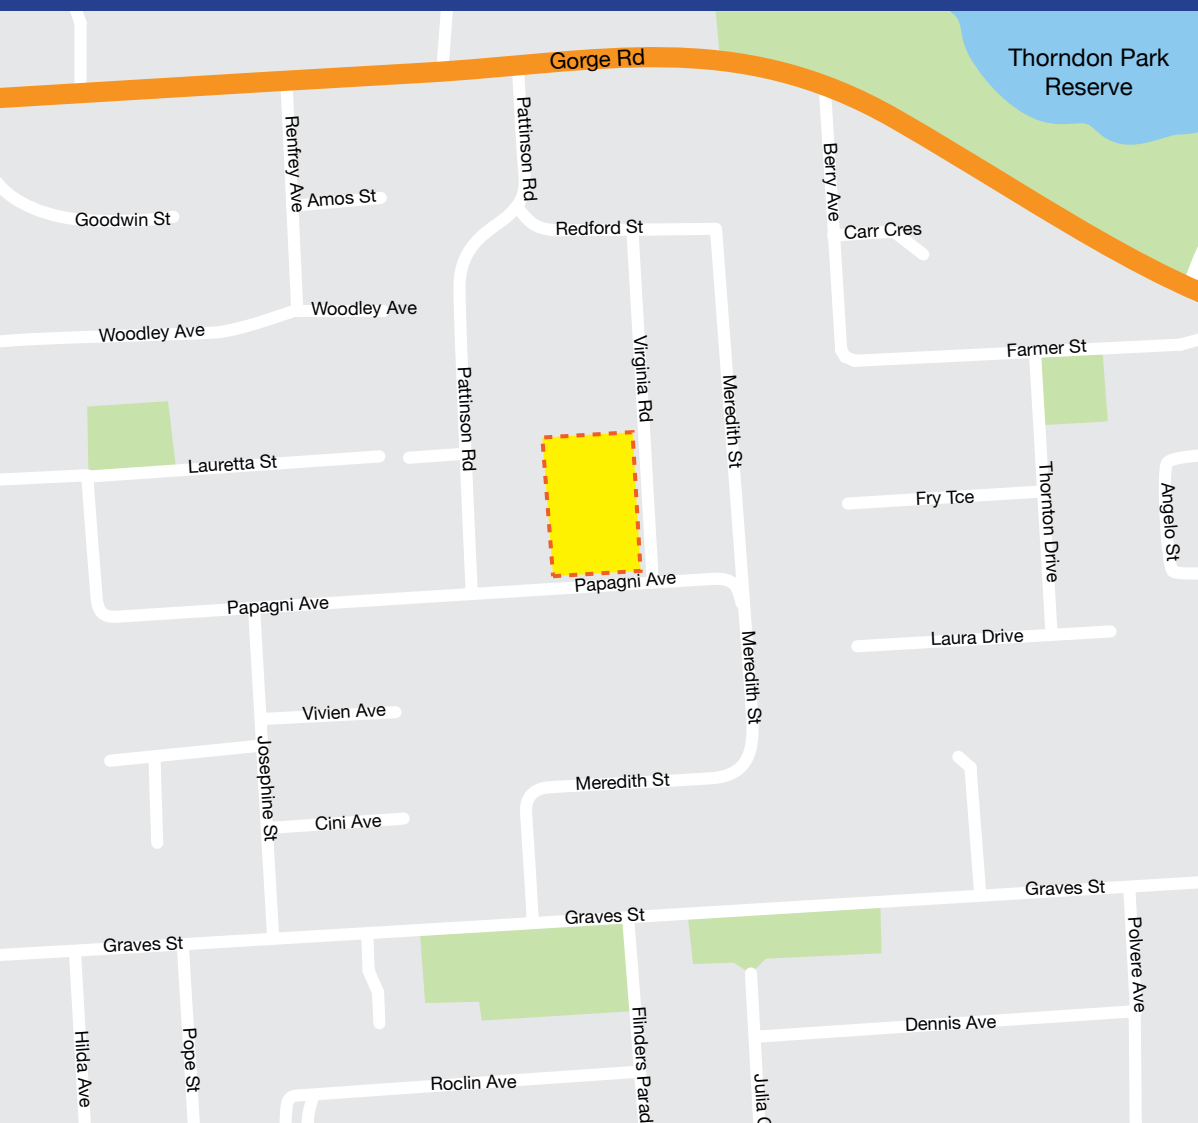

Adelaide

Campbelltown
Virginia Rd, Newton

Ph 8365 0025

UBD Map 108 F5

Hours of Operation:

Mon – Sun
7:30am – 5pm